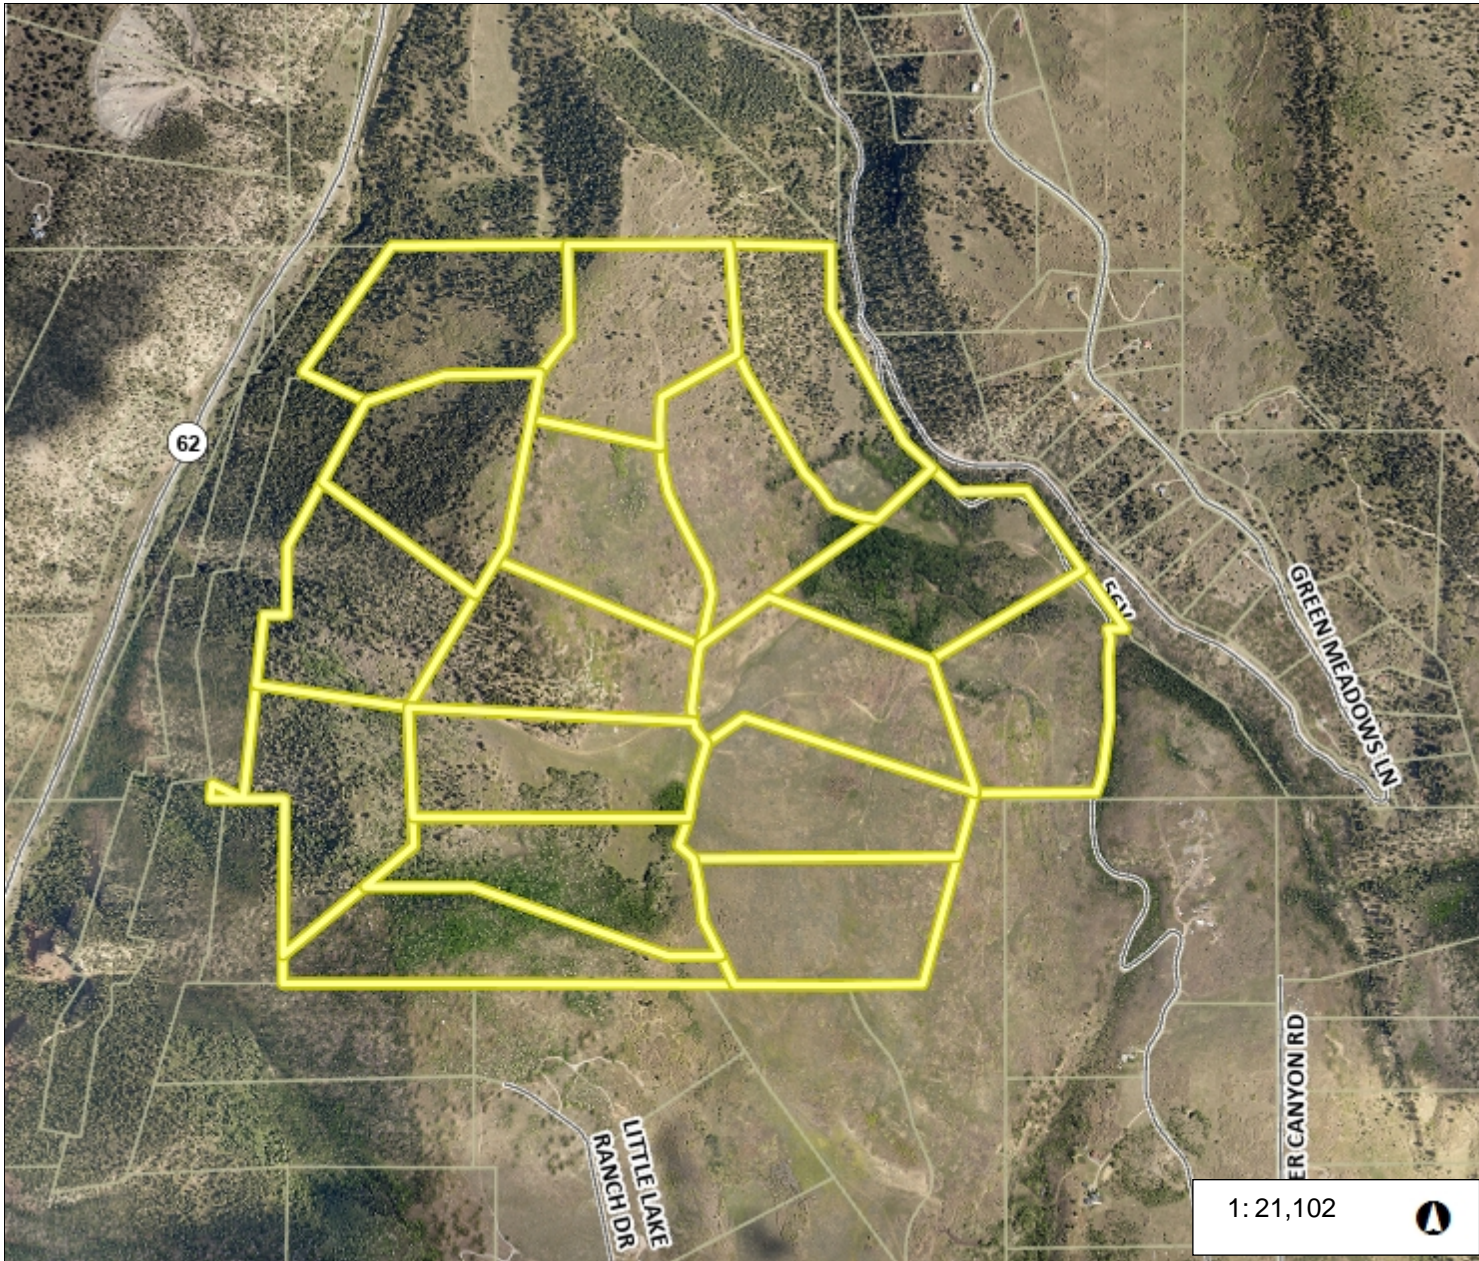

Renegade Ranch Aerial

Legend

- Road
- Regional Road
- County Boundary
- Town Boundary
- Tax Parcels cache

Map Generated
12/31/22 1:07 PM

Notes

1:21,102

This map is a user generated static output from an Internet mapping site and is for reference only. Data layers that appear on this map may or may not be accurate, current, or otherwise reliable.

THIS MAP IS NOT TO BE USED FOR NAVIGATION
www.sanmiguelcountyco.gov